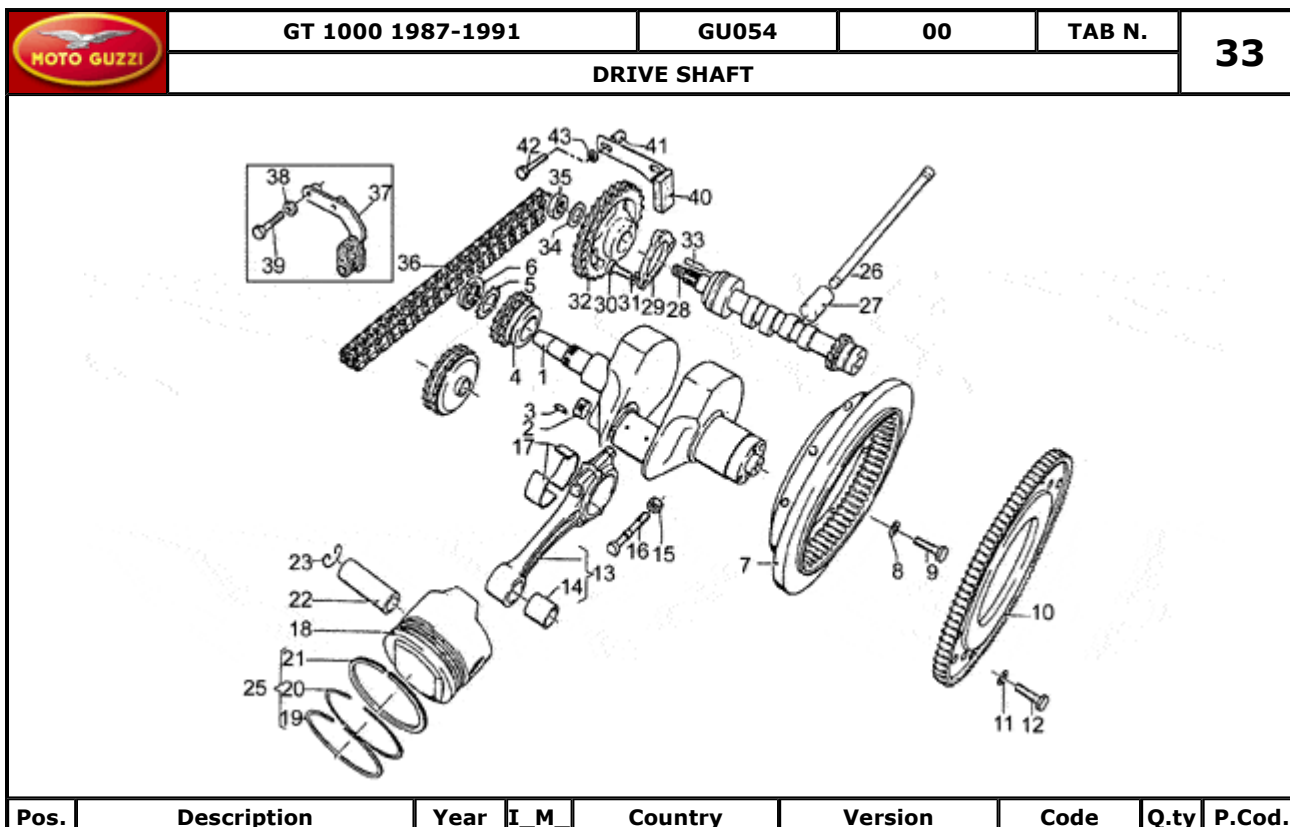

Pos.	Description	Year	I_M	Country	Version	Code	Q.ty	P.Cod.
1	Drive shaft	-	-	-	-	GU18064204	1	
2	Plug	-	-	-	-	GU12065400	1	
3	Transmission key	-	-	-	-	GU91702355	1	
4	Pinion	-	-	-	-	GU14072001	1	
5	Safety washer	-	-	-	-	GU95028025	1	
6	Ring nut	-	-	-	-	GU93601026	1	
7	Flywheel	-	-	-	-	GU17067050	1	
8	Washer 8,4X13X0,8	-	-	-	-	GU14615901	6	
9	Screw M8X25	-	-	-	-	GU12067701	6	
10	Chain ring	-	-	-	-	GU17067900	1	
11	Washer 8,4X13X0,8	-	-	-	-	GU14615901	8	
12	Hex screw M8X20	-	-	-	-	GU98054420	8	
13	Connecting rod	-	-	-	-	GU30061500	2	
14	Bush	-	-	-	-	GU91112128	2	
15	Self-locking nut	-	-	-	-	GU92731090	4	
16	Screw	-	-	-	-	GU14062201	4	
17	Big end bushing	-	-	-	std	GU28062050	4	
	Big end bushing 0,254 mm	-	-	-	MN	GU28062051	4	
	Big end bushing 0,254 mm	-	-	-	MN	GU28062052	4	
	Bearing half-shell 0,762 mm	-	-	-	MN	GU30062003	4	
18	Piston	-	-	-	-	GU29060400	2	
19	Piston ring	-	-	-	-	GU14060760	2	
20	Piston ring	-	-	-	-	GU18060950	2	
21	Oil scraper ring	-	-	-	-	GU14061060	2	
22	Piston pin	-	-	-	-	GU28061260	2	
23	Stop ring	-	-	-	-	GU27061385	4	
25	Piston rings set	-	-	-	-	GU18060601	2	
26	Rocker arm rod	-	-	-	-	GU17045050	4	
27	Tappet	-	-	-	std	GU17045860	4	
28	Camshaft	-	-	-	-	GU14053301	1	
29	Flange	-	-	-	-	GU12054000	1	
30	Hex screw M6X20	-	-	-	-	GU98054320	3	
31	Washer 6,5x11x2	-	-	-	-	GU95120065	3