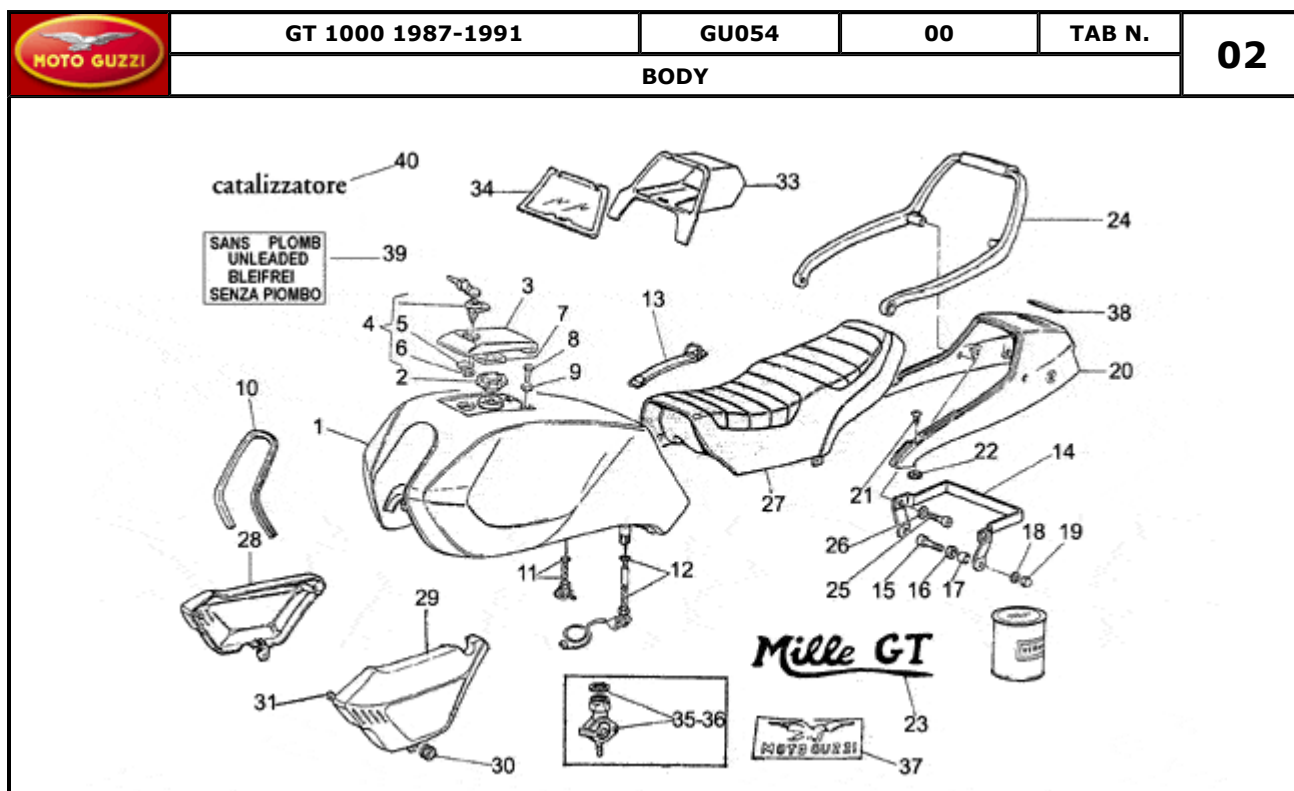

Pos.	Description	Year	I_M_	Country	Version	Code	Q.ty	P.Cod.
1	Fuel tank	-	-	-	-	v	GU28100229	1
	Fuel tank	-	-	-	-	n	GU28100233	1
	Fuel tank	-	-	-	-	r	GU28100234	1
	Fuel tank	-	-	-	-	gr	GU281002001	1
2	Plug	-	-	-	-	-	GU14103955	1
3	Tank cover, blank	-	-	-	-	gr	GU141040551	1
	Tank cover	-	-	-	-	r	GU28104034	1
	Tank cover	-	-	-	-	n	GU29104001	1
	Cover	-	-	-	-	v	GU30104011	1
4	Locks	-	-	-	-	-	GU14736856	1
5	Tab	-	-	-	-	-	GU18105001	1
6	Hose clamp	-	-	-	-	-	GU19104950	1
7	Rubber spacer	-	-	-	-	-	GU19104336	1
8	Screw	-	-	-	-	-	GU98054210	2
9	Spring washer 5,3X10X0,5	-	-	-	-	-	GU95129100	2
10	Gasket	-	-	-	-	-	GU28106460	1
11	RH fuel cock	-	-	-	1A	-	GU23105470	1
12	LH fuel cock	-	-	-	1A	-	GU23105370	1
13	Fixing snap	-	-	-	-	-	GU14102600	1
14	Support	-	-	-	-	-	GU28468433	1
15	Screw	-	-	-	-	-	GU98822425	2
16	Washer	-	-	-	-	-	GU95004208	2
17	Spacer 8,5x12x4	-	-	-	-	-	GU91180804	2
18	Spring washer	-	-	-	-	-	GU95021108	2
19	Nut	-	-	-	-	-	GU92781081	2
20	Rear fairing	-	-	-	-	r	GU28472634	1
	Rear fairing	-	-	-	-	n	GU28472633	1
	Rear fairing	-	-	-	-	v	GU28472629	1
21	Screw	-	-	-	-	-	GU98326014	2
22	Rubber spacer	-	-	-	-	-	GU93110060	2
23	Decal	-	-	-	-	-	GU28922033	1
24	Pillion grab bar	-	-	-	-	-	GU28464301	1
25	Screw	-	-	-	-	-	GU98622420	2