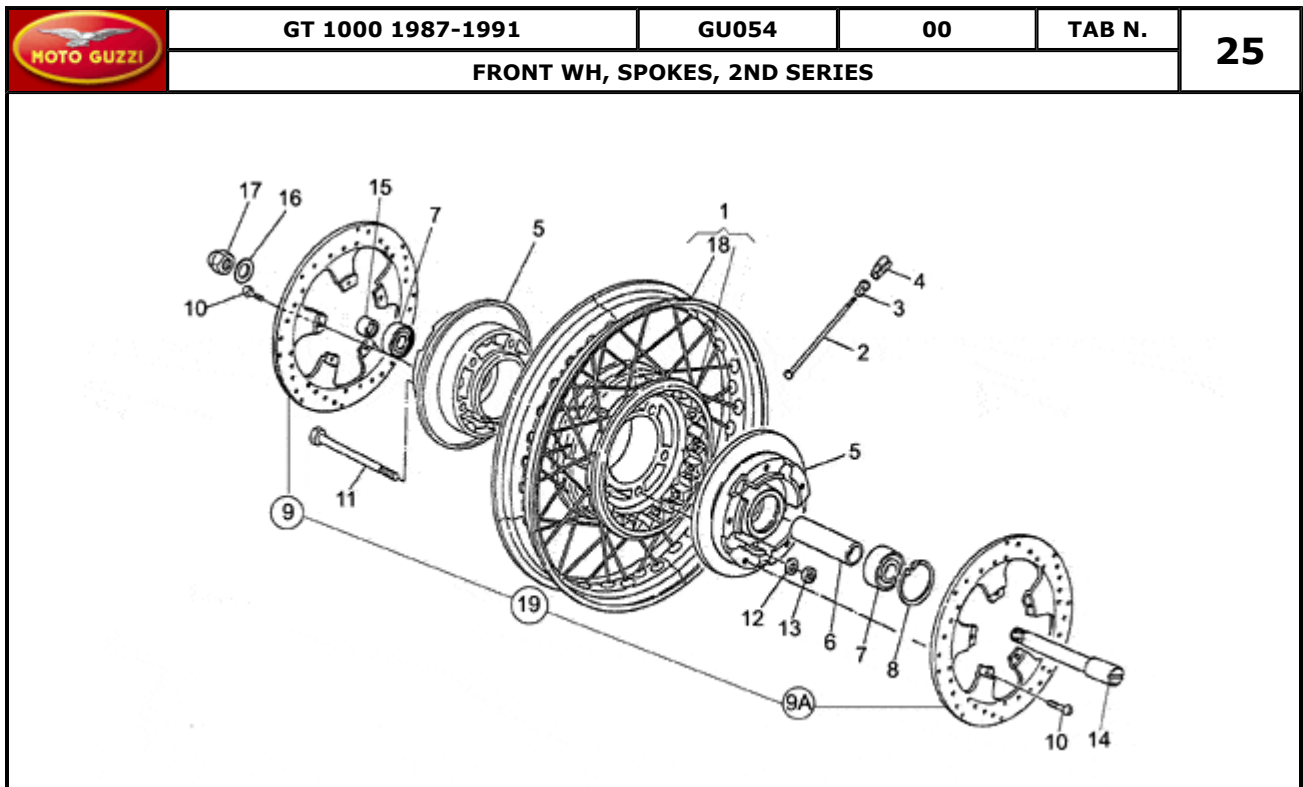

Pos.	Description	Year	I_M	Country	Version	Code	Q.ty	P.Cod.
1	Front wheel	-	-	-	-	GU14610371	1	
2	Long spoke	-	-	-	-	GU28611633	40	
3	Nipple	-	-	-	-	GU28611733	40	
4	Counterweight 15 gr.	-	-	-	-	GU12616101	1	
	Counterweight 20 gr.	-	-	-	-	GU12616102	1	
	Counterweight 30 gr.	-	-	-	-	GU12616103	1	
5	Flange	-	-	-	-	GU29620360	2	
6	Spacer	-	-	-	-	GU29615260	1	
7	Ball bearing 20X47X14	-	-	-	-	GU92204220	2	
8	Circlip 47X50,5	-	-	-	-	GU90272047	1	
9	RH front brake disc	-	-	-	-	GU28613348	2	
	LH front brake disc	-	-	-	-	GU28613347	2	
10	Screw	-	-	-	-	GU98230825	10	
11	Screw	-	-	-	-	GU98052480	5	
12	Washer 8,4X13X0,8	-	-	-	-	GU14615901	5	
13	Nut	-	-	-	-	GU92630508	5	
14	Front wheel spindle	-	-	-	-	GU29614160	1	
15	Spacer	-	-	-	-	GU29615660	1	
16	Washer 17X27X2	-	-	-	-	GU95004217	1	
17	Nut	-	-	-	-	GU29616450	1	
18	Front wheel	-	-	-	-	GU28610833	1	
19	Front brake disks-pair	-	-	-	-	GU28999248	1