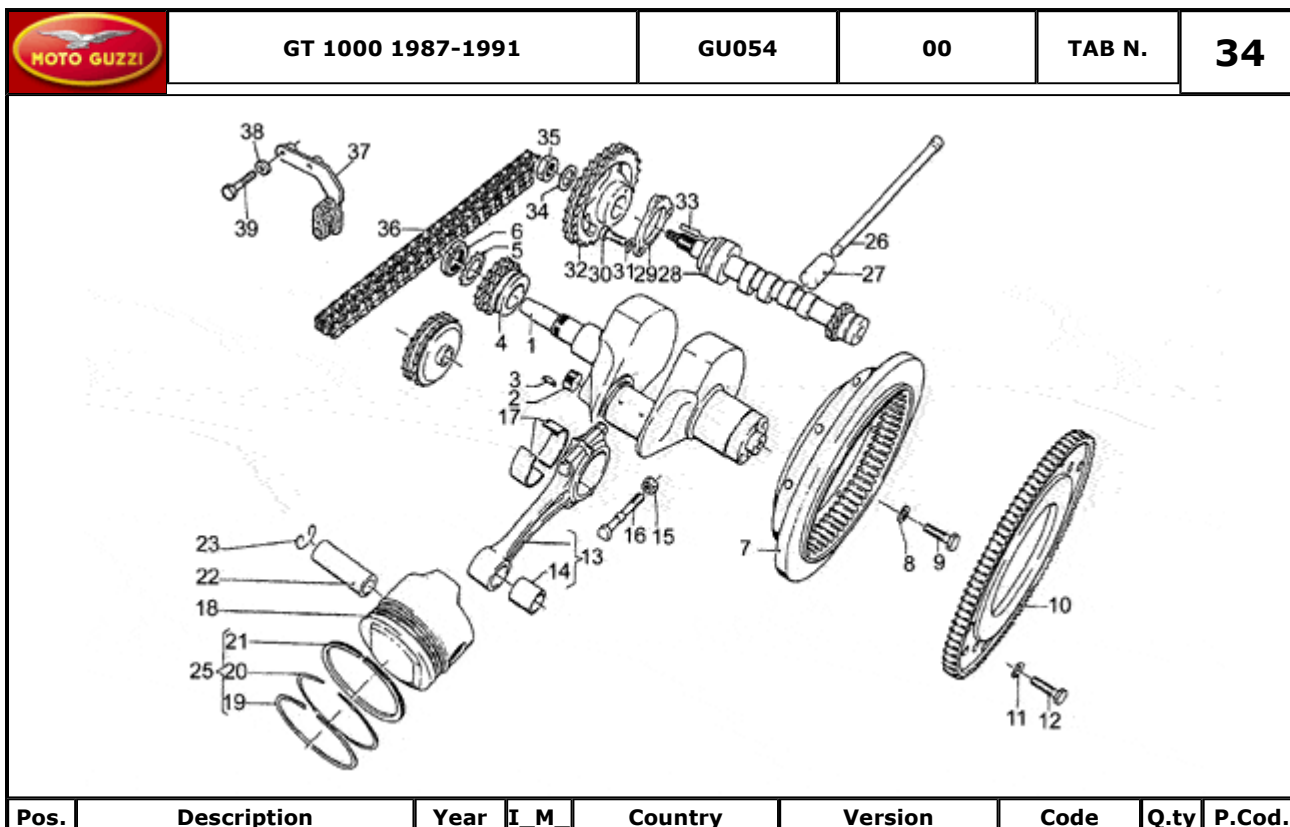

Pos.	Description	Year	I_M_	Country	Version	Code	Q.ty	P.Cod.
1	Drive shaft	-	-	-	-	GU18064204	1	
2	Plug	-	-	-	-	GU12065400	1	
3	Transmission key	-	-	-	-	GU91702355	1	
4	Pinion	-	-	-	-	GU14072001	1	
5	Safety washer	-	-	-	-	GU95028025	1	
6	Ring nut	-	-	-	-	GU93601026	1	
7	Flywheel	-	-	-	-	GU17067050	1	
8	Washer 8,4X13X0,8	-	-	-	-	GU14615901	6	
9	Screw M8X25	-	-	-	-	GU12067701	6	
10	Chain ring	-	-	-	-	GU17067900	1	
11	Washer 8,4X13X0,8	-	-	-	-	GU14615901	8	
12	Hex screw M8X20	-	-	-	-	GU98054420	8	
13	Connecting rod	-	-	-	-	GU30061500	2	
14	Bush	-	-	-	-	GU91112128	2	
15	Self-locking nut	-	-	-	-	GU92731090	4	
16	Screw	-	-	-	-	GU14062201	4	
17	Bearing half-shell 0,762 mm	-	-	-	MN	GU30062003	4	
	Big end bushing	-	-	-	std	GU28062050	4	
	Big end bushing 0,254 mm	-	-	-	MN	GU28062051	4	
	Big end bushing 0,254 mm	-	-	-	MN	GU28062052	4	
18	Piston	-	-	-	-	GU30060410	2	
19	Piston ring	-	-	-	-	GU14060760	2	
20	Piston ring	-	-	-	-	GU18060950	2	
21	Oil scraper ring	-	-	-	-	GU14061060	2	
22	Piston pin	-	-	-	-	GU28061260	2	
23	Stop ring	-	-	-	-	GU27061385	4	
25	Piston rings set	-	-	-	-	GU18060601	2	
26	Rocker arm rod	-	-	-	-	GU17045050	4	
27	Tappet	-	-	-	std	GU17045860	4	
28	Camshaft	-	-	-	-	GU14053301	1	
29	Flange	-	-	-	-	GU12054000	1	
30	Hex screw M6X20	-	-	-	-	GU98054320	3	
31	Washer 6,5x11x2	-	-	-	-	GU95120065	3