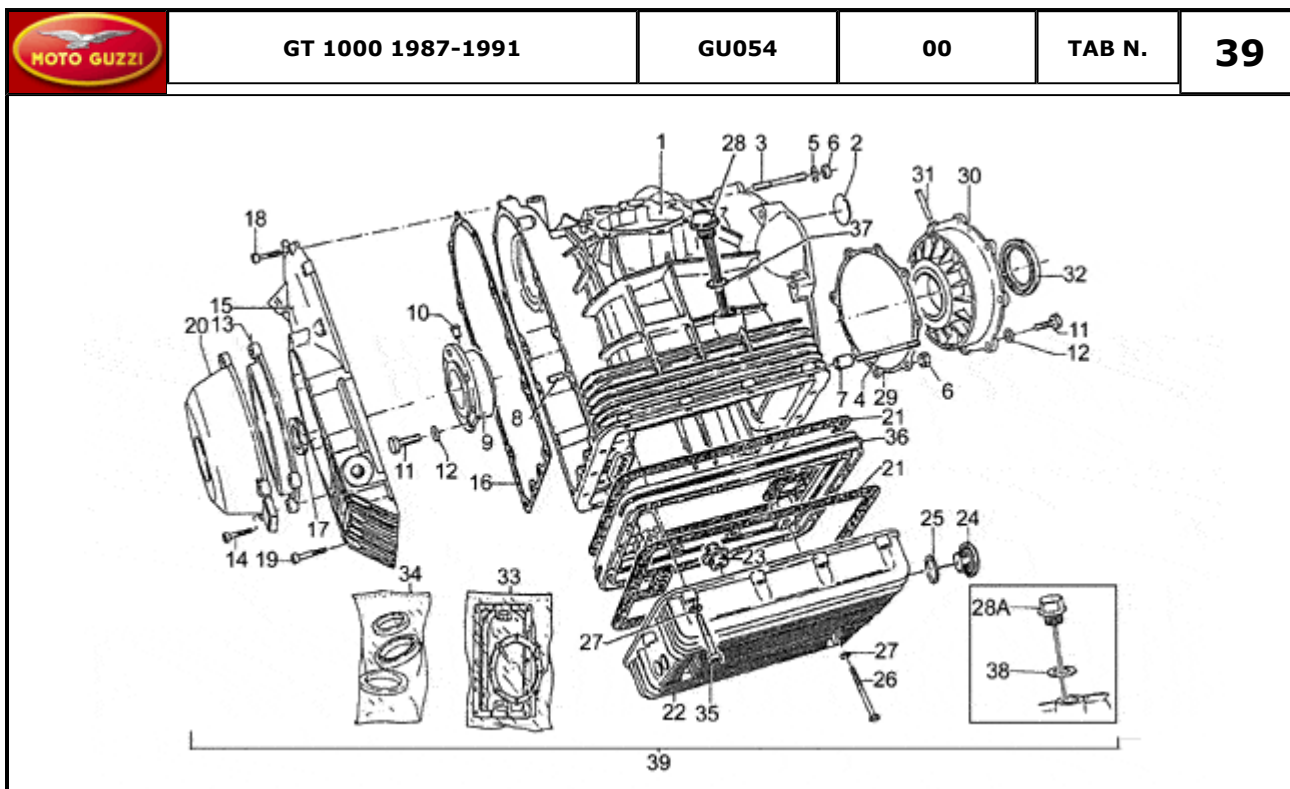

Pos.	Description	Year	I_M	Country	Version	Code	Q.ty	P.Cod.
1	Crankcase	-	-	-	-	GU14000765	1	
2	Disc	-	-	-	-	GU12003900	1	
3	Stud bolt M8X66	-	-	-	-	GU96508066	4	
4	Stud bolt M8x75	-	-	-	-	GU96508075	2	
5	Washer	-	-	-	-	GU95004208	5	
6	Nut M8X1,25	-	-	-	-	GU92602208	6	
7	Coupling bush	-	-	-	-	GU12018900	2	
8	Pin	-	-	-	-	GU95512081	2	
9	Complete flange	-	-	-	std	GU14011900	1	
	Flange min.0,2 mm	-	-	-	MN	GU14011901	1	
10	Pin	-	-	-	-	GU12012200	1	
11	Screw M8X25	-	-	-	-	GU98054425	14	
12	Spring washer 8x15x0,3	-	-	-	-	GU61270300	14	
13	Flange	-	-	-	-	GU18001150	1	
14	Screw	-	-	-	-	GU98310630	4	
15	Timing system cover	-	-	-	-	GU14001400	1	
16	Cover gasket	-	-	-	-	GU12001200	1	
17	Gasket ring	-	-	-	S	GU90402038	1	
	Gasket ring 28x38x7	-	-	-	B	GU90402840	1	
18	Hex socket screw M6X25	-	-	-	-	GU98622325	8	
19	Screw M6X35	-	-	-	-	GU98620335	6	
20	Cover	-	-	-	-	GU18001650	1	
21	Sump gasket	-	-	-	-	GU14003600	2	
22	Engine oil sump, blank	-	-	-	-	GU14003501	1	
23	Oil filter union 61 mm	-	-	-	-	GU14003800	1	
24	Oil plug	-	-	-	-	GU19351200	1	
25	O-ring 20,24X2,62	-	-	-	-	GU90706203	1	
26	Screw	-	-	-	-	GU98052390	4	
27	Washer 6,15x11x0,8	-	-	-	-	GU95004206	18	
28	Oil filler plug	-	-	-	M6	GU29004950	1	
	Oil plug	-	-	-	M5	GU30004910	1	
29	Gasket	-	-	-	-	GU12011800	1	
30	Complete flange	-	-	-	std	GU12011400	1