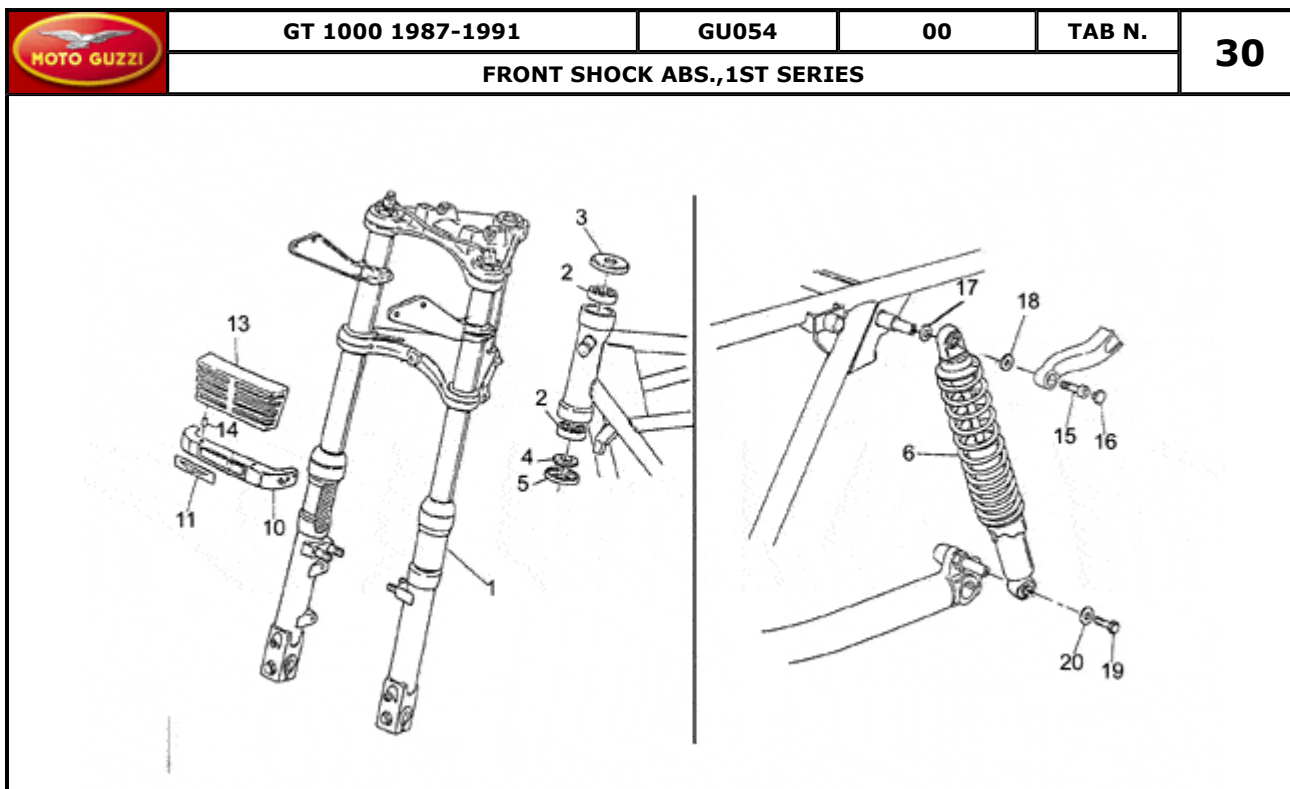

Pos.	Description	Year	I_M_	Country	Version	Code	Q.ty	P.Cod.
1	Front fork	-	-	-	-	GU28490233	1	
2	Tap.roller bearing	-	-	-	-	GU92249225	2	
3	Cup	-	-	-	-	GU14494600	1	
4	Clearance washer	-	-	-	-	GU14516700	1	
5	Dust cover	-	-	-	-	GU14517000	1	
6	Rear shock absorber	-	-	-	-	GU28550240	2	
10	Guard	-	-	-	-	GU29751350	1	
11	Trademark sticker	-	-	-	-	GU28769533	1	
13	Turn indicator support grill	-	-	-	-	GU23505810	1	
14	Pin	-	-	-	-	GU23922210	2	
15	Screw	-	-	-	-	GU98822425	2	
16	Rubber spacer	-	-	-	-	GU93180206	2	
17	Washer	-	-	-	-	GU95100535	4	
18	Washer	-	-	-	-	GU95000208	2	
19	Screw	-	-	-	-	GU98074416	2	
20	Washer	-	-	-	-	GU95100239	2