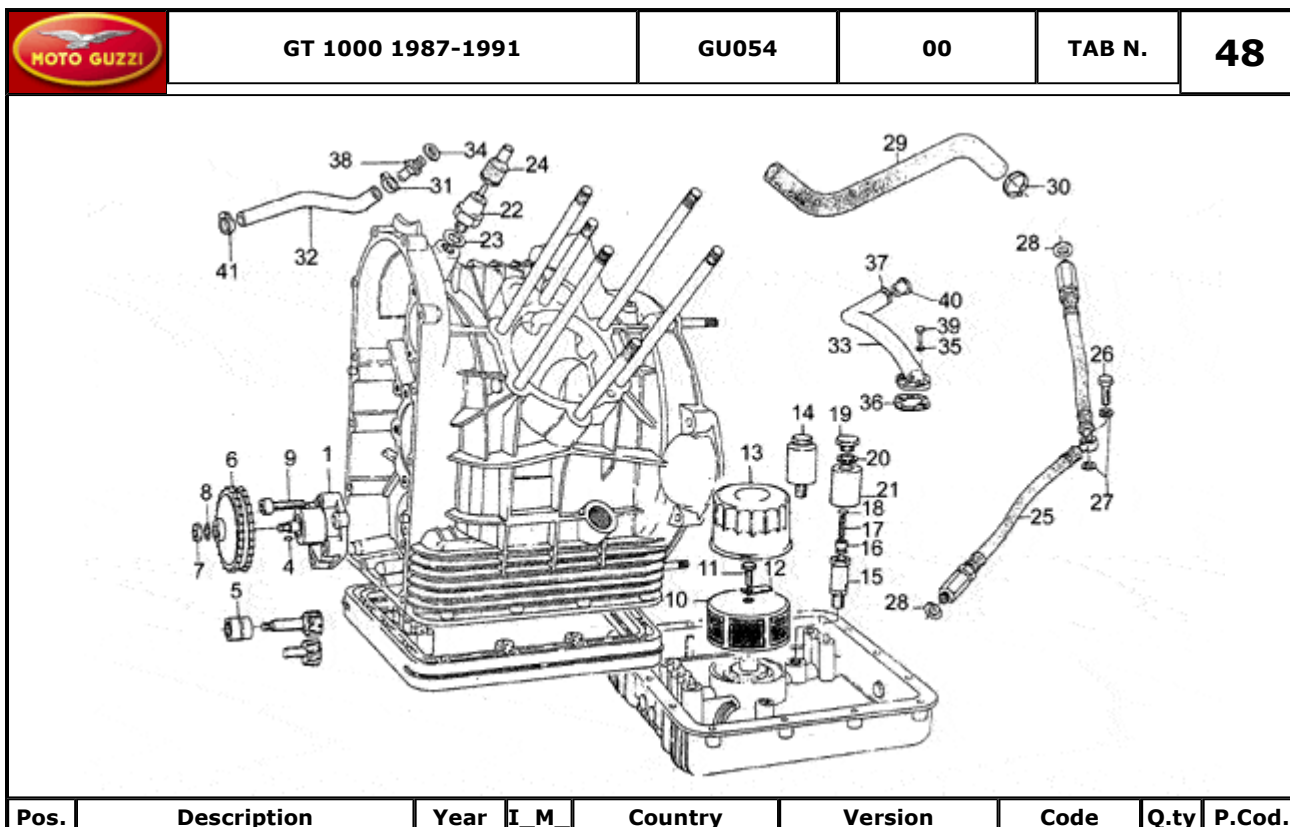

Pos.	Description	Year	I_M	Country	Version	Code	Q.ty	P.Cod.
1	Oil pump	-	-	-	-	GU30146400	1	
4	Transmission key	-	-	-	-	GU13148300	1	
5	Roller bearing 10x22x20	-	-	-	-	GU92252210	1	
6	Oil pump gear	-	-	-	-	GU30147700	1	
7	Nut	-	-	-	-	GU92602308	1	
8	Spring washer	-	-	-	-	GU95120085	1	
9	Screw M8X30	-	-	-	-	GU98622430	4	
10	Oil filter	-	-	-	-	GU14152200	1	
11	Hex screw M6X16	-	-	-	-	GU98054316	1	
12	Plate	-	-	-	-	GU95187006	1	
13	Oil filter 61 mm	-	-	-	-	GU14153000	1	
14	Oil valve cpl.	-	-	-	-	GU14158200	1	
15	Valve body	-	-	-	-	GU10158701	1	
16	Piston	-	-	-	-	GU12150900	1	
17	Valve spring	-	-	-	-	GU94321072	1	
18	Bottom	-	-	-	-	GU12150700	1	
19	Plug	-	-	-	-	GU12159000	1	
20	Washer 14,5X20X1	-	-	-	-	GU95100523	2	
21	Cup	-	-	-	-	GU14158800	1	
22	Pressure sensor	-	-	-	-	GU17768750	1	
23	Gasket 12,25	-	-	-	-	GU12006400	1	
24	Cap	-	-	-	-	GU12717600	1	
25	Pipe	-	-	-	-	GU14153660	1	
26	Screw	-	-	-	-	GU95990037	5	
27	Gasket 8,25x15x1	-	-	-	-	GU12154200	2	
28	Gasket	-	-	-	-	GU25656102	2	
29	Pipe	-	-	-	-	GU28157450	1	
30	Hose clamp	-	-	-	-	GU28157850	1	
31	Hose clamp	-	-	-	-	GU93305017	2	
32	Pipe	-	-	-	-	GU28157560	2	
33	Breather pipe	-	-	-	-	GU28007250	1	
34	Gasket	-	-	-	-	GU25656102	2	
35	Washer 6,5x11x2	-	-	-	-	GU95120065	2