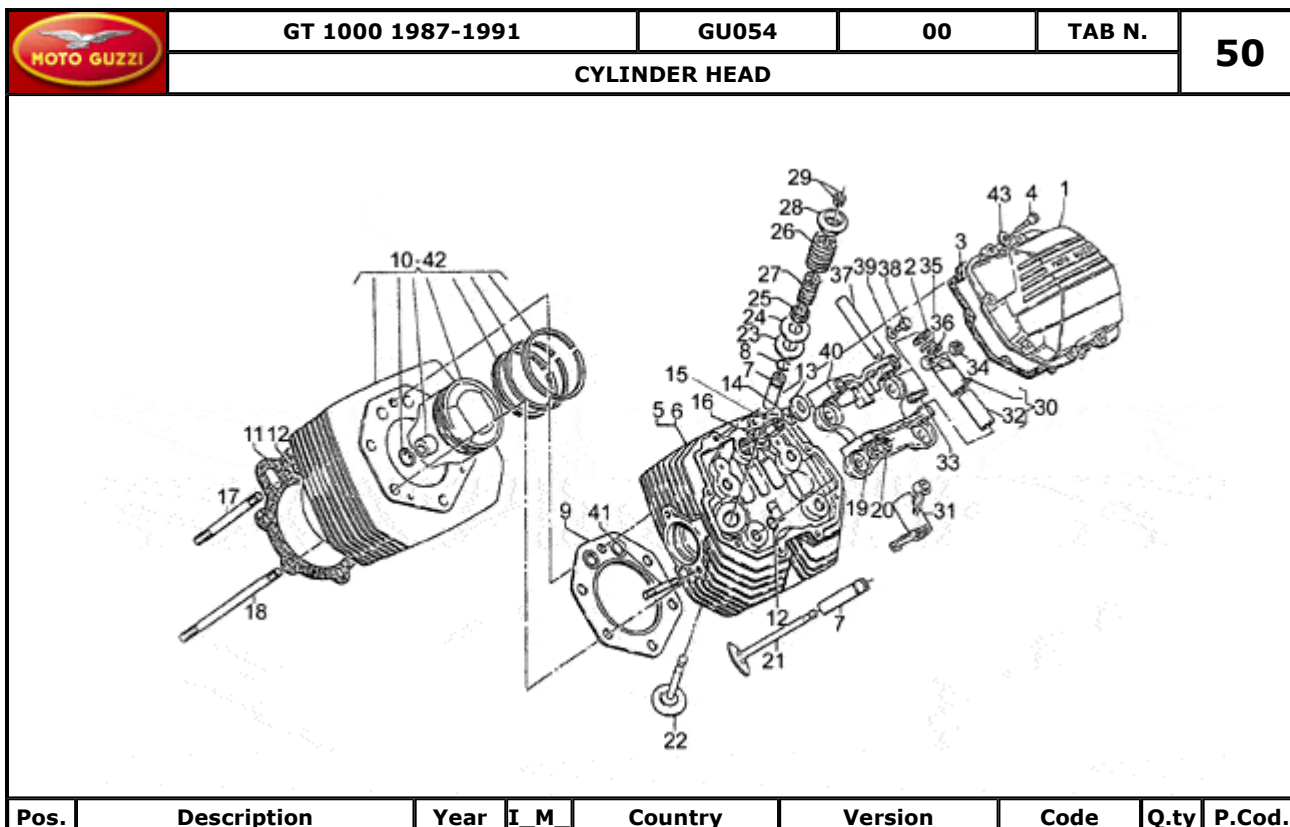

Pos.	Description	Year	I_M	Country	Version	Code	Q.ty	P.Cod.
1	Valves cover, stain.	-	-	-	-	GU29023550	2	
2	Washer 15,2x26x0,5	-	-	-	-	GU10032700	4	
3	Cover gasket	-	-	-	-	GU14023760	2	
4	Hex socket screw M6X25	-	-	-	-	GU98622325	16	
5	RH cylinder head, blank	-	-	-	-	GU28022145	1	
6	LH cylinder head, blank	-	-	-	-	GU28022245	1	
7	Exhaust valve guide	-	-	-	-	GU13036801	2	
8	Snap ring	-	-	-	-	GU90353016	4	
9	Gasket	-	-	-	-	GU14022065	2	
10	RH cylinder assy	-	-	-	-	GU29060201	1	
11	Gasket	-	-	-	-	GU14020865	2	
12	O-ring 9x2	-	-	-	-	GU90706094	12	
13	Oil plug	-	-	-	-	GU12022600	2	
14	O-ring 20,24X2,62	-	-	-	-	GU90706203	2	
15	Column nut	-	-	-	-	GU13021900	2	
16	Washer 10,5X18X0,8	-	-	-	-	GU95129180	2	
17	Stud bolt	-	-	-	-	GU12021800	4	
18	Stud bolt	-	-	-	-	GU12021700	8	
19	Washer 10,5X21X1	-	-	-	-	GU14018400	10	
20	Nut M10X1,5	-	-	-	-	GU92603010	10	
21	Intake valve	-	-	-	-	GU29036050	2	
22	Exhaust valve	-	-	-	-	GU13036100	2	
23	Washer 14,2x31x1	-	-	-	-	GU13037200	4	
24	Washer 14,2x31x0,3	-	-	-	-	GU14037300	10	
25	Lower cup	-	-	-	-	GU13037000	4	
26	Outer spring	-	-	-	-	GU13037400	4	
27	Inner spring	-	-	-	-	GU13037600	4	
28	Upper cup	-	-	-	-	GU14038000	4	
29	Valve half-cone	-	-	-	-	GU12038100	8	
30	RH rocker arm assy	-	-	-	-	GU14030200	2	
31	LH rocker arm assy	-	-	-	-	GU14030400	2	
32	Bush 15x18x43	-	-	-	-	GU91111511	4	
33	Adjuster screw	-	-	-	-	GU17034050	4