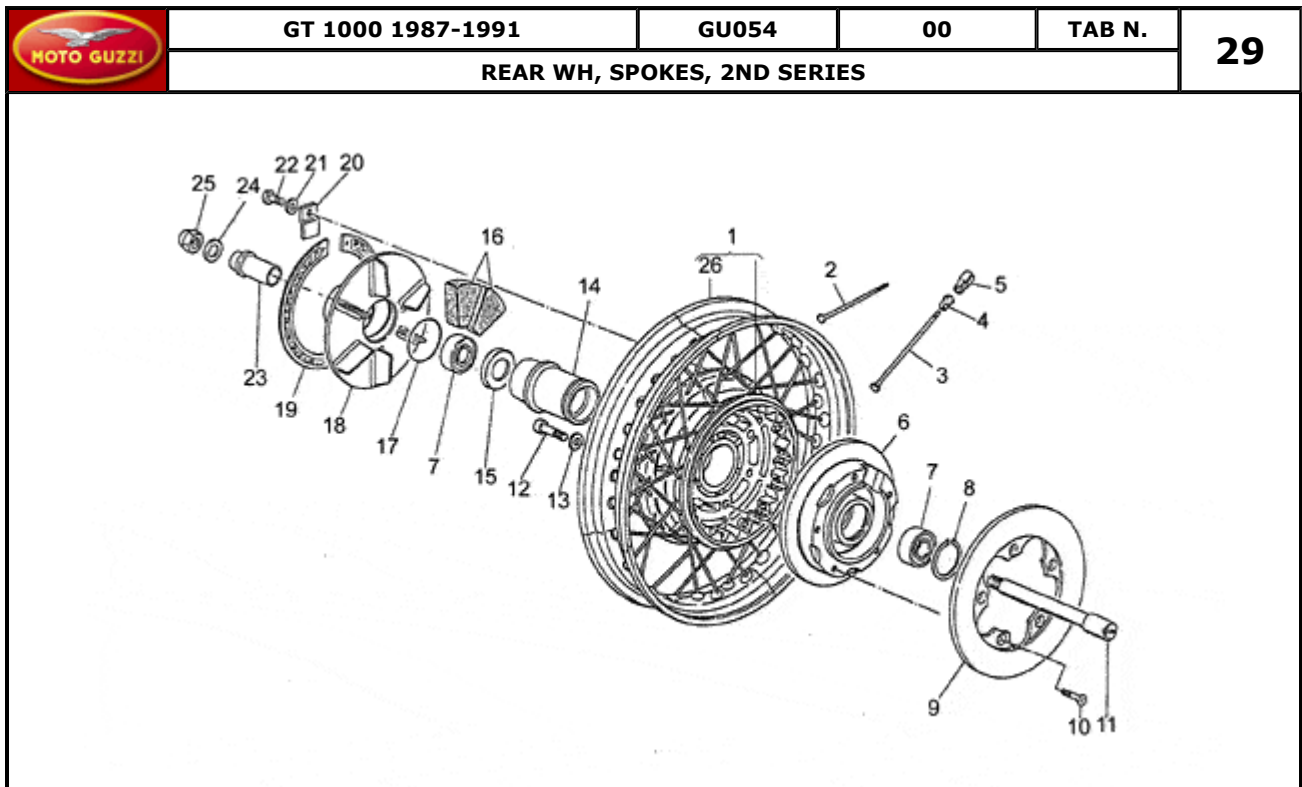

Pos.	Description	Year	I_M_	Country	Version	Code	Q.ty	P.Cod.
1	Rear wheel(complete)	-	-	-	-	GU28630633	1	
2	Short spoke	-	-	-	-	GU28631133	20	
3	Long spoke	-	-	-	-	GU28611633	20	
4	Nipple	-	-	-	-	GU28611733	40	
5	Counterweight 15 gr.	-	-	-	-	GU12616101	1	
	Counterweight 20 gr.	-	-	-	-	GU12616102	1	
	Counterweight 30 gr.	-	-	-	-	GU12616103	1	
6	Disk holder flange	-	-	-	-	GU29632460	1	
7	Ball bearing 20X47X14	-	-	-	-	GU92204220	2	
8	Circlip 47X50,5	-	-	-	-	GU90272047	1	
9	Brake disc	-	-	-	-	GU28635734	1	
10	Screw	-	-	-	-	GU98250825	5	
11	Rear wheel spindle	-	-	-	-	GU28633300	1	
12	Screw M8X30	-	-	-	-	GU98622430	6	
13	Washer 8,4X13X0,8	-	-	-	-	GU14615901	6	
14	Spacer	-	-	-	-	GU14634051	1	
15	Cup	-	-	-	-	GU17633550	1	
16	Rubber cush drive hub	-	-	-	-	GU01336800	12	
17	O-ring	-	-	-	-	GU90706490	1	
18	Flexible coupling disc	-	-	-	-	GU14335203	1	
19	Snap ring	-	-	-	-	GU14335303	1	
20	Plate	-	-	-	-	GU17335950	1	
21	Notched washer	-	-	-	-	GU95021106	1	
22	Screw	-	-	-	-	GU98054312	1	
23	Spacer	-	-	-	-	GU17634150	1	
24	Washer	-	-	-	-	GU14634400	1	
25	Nut	-	-	-	-	GU29616450	1	
26	Rear wheel	-	-	-	-	GU28630733	1