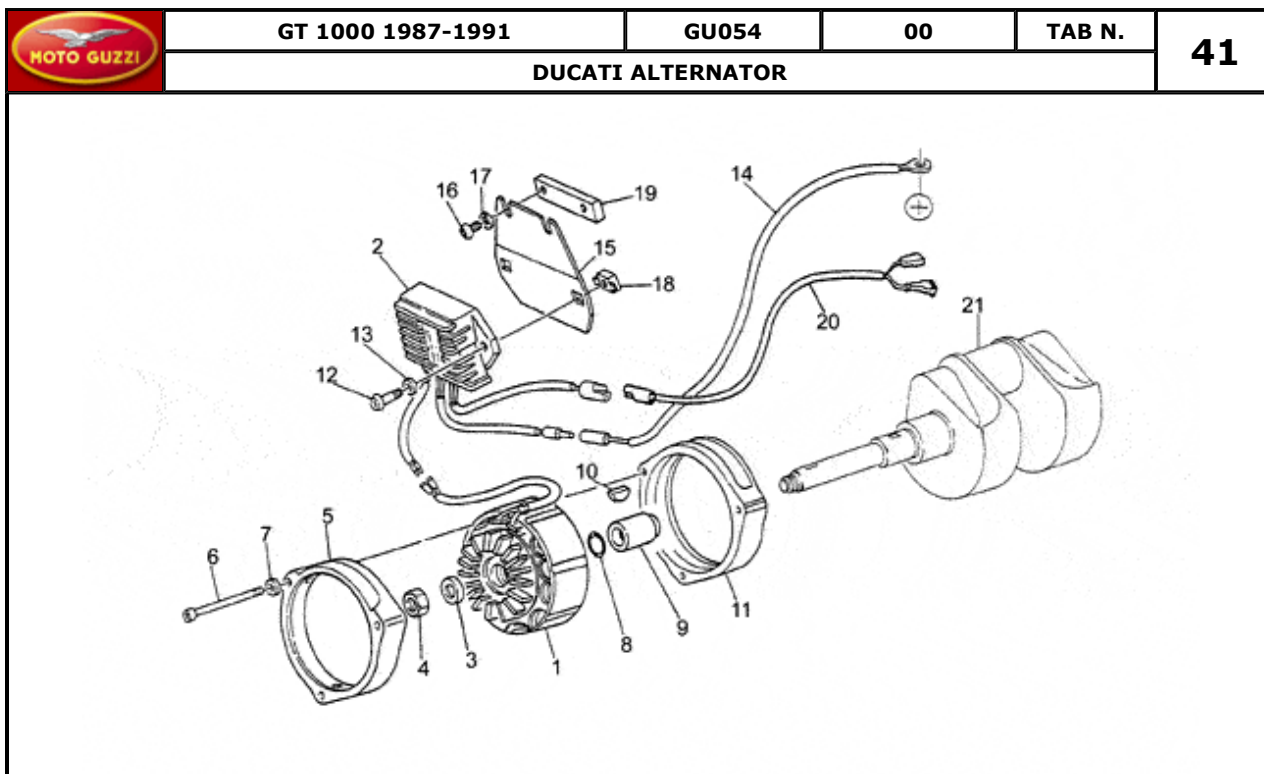

Pos.	Description	Year	I_M_	Country	Version	Code	Q.ty	P.Cod.
1	Generator - Regulator	-	-	-	-	GU37712405001	1	
2	Voltage regulator	-	-	-	-	GU37703805	1	
3	Washer	-	-	-	M7	GU30714200	1	
	Washer 16,25x24,5x5	-	-	-	M8	GU30714201	1	
4	Low nut M12x1,25	-	-	-	M7	GU92602512	1	
	Nut M16X1,5	-	-	-	M8	GU92603516	1	
5	Front calotte	-	-	-	-	GU29711460	1	
6	Screw	-	-	-	-	GU98620265	3	
7	Washer 5,9X3X0,8	-	-	-	-	GU29217960	3	
8	O-ring 17,86X2,62	-	-	-	-	GU90706178	1	
9	Spacer	-	-	-	-	GU37712306	1	
10	Transmission key	-	-	-	-	GU91600450	1	
11	Rear cap	-	-	-	-	GU29711960	1	
12	Screw	-	-	-	-	GU98230620	2	
13	Special washer	-	-	-	-	GU61013800	2	
14	Battery leads	-	-	-	-	GU29726461	1	
15	Support plate	-	-	-	-	GU29704060	1	
16	Top screw	-	-	-	-	GU98230822	2	
17	Spring washer 8x15x0,3	-	-	-	-	GU61270300	2	
18	Captive nut	-	-	-	-	GU92660601	2	
19	Plate	-	-	-	-	GU17451750	1	
20	Main wiring harness	-	-	-	-	GU29727551	1	
21	Drive shaft	-	-	-	-	GU29064161	1