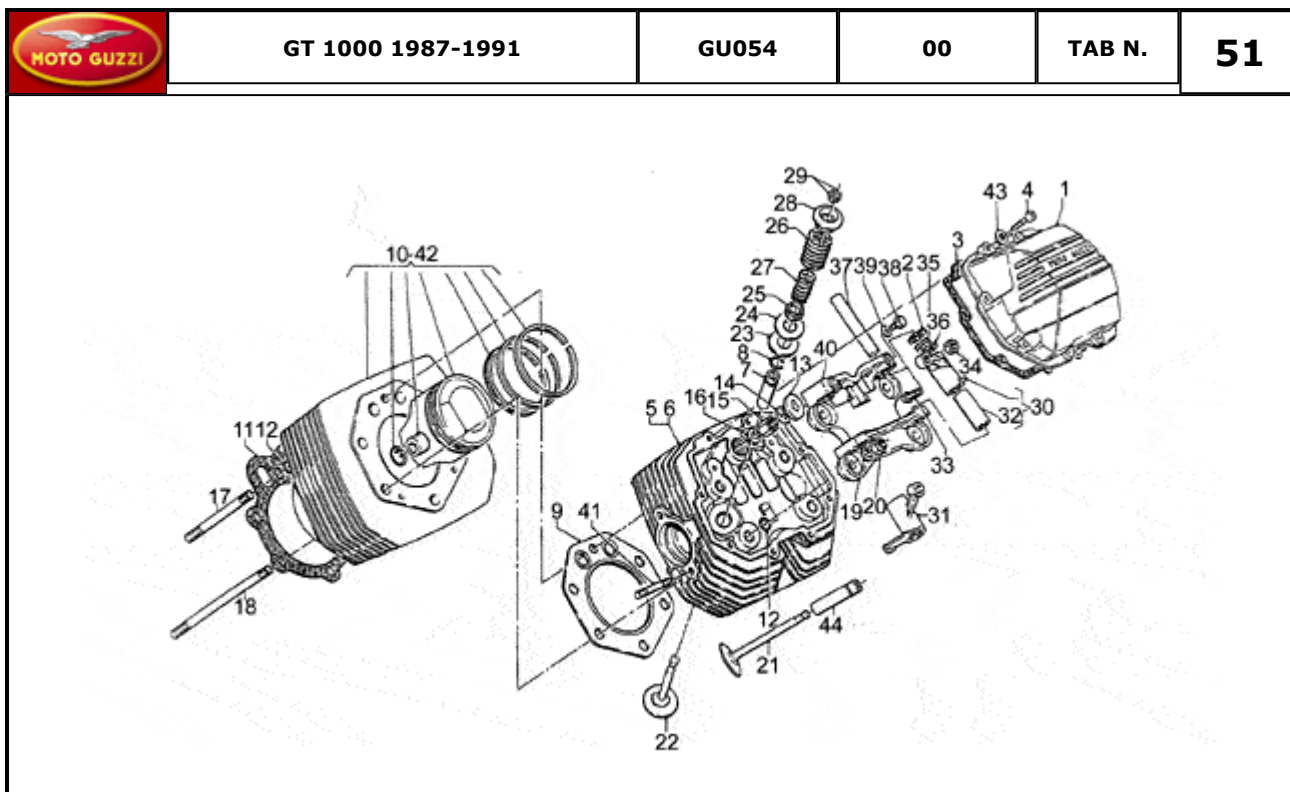

Pos.	Description	Year	I_M	Country	Version	Code	Q.ty	P.Cod.
1	Valve cover, blank	-	-	-	-	GU14023560	2	
2	Washer 15,2x26x0,5	-	-	-	-	GU10032700	4	
3	Cover gasket	-	-	-	-	GU14023760	2	
4	Hex socket screw M6X25	-	-	-	-	GU98622325	16	
5	RH head	-	-	-	-	GU30022110	1	
6	LH head	-	-	-	-	GU30022210	1	
7	Exhaust valve guide	-	-	-	-	GU13036801	2	
8	Snap ring	-	-	-	-	GU90353016	4	
9	Gasket	-	-	-	-	GU14022065	2	
10	Cylinder with piston assy., RH	-	-	-	-	GU30060110	1	
11	Gasket	-	-	-	-	GU14020865	2	
12	Ring	-	-	-	-	GU90706090	12	
13	Oil plug	-	-	-	-	GU12022600	2	
14	O-ring 20,24X2,62	-	-	-	-	GU90706203	2	
15	Column nut	-	-	-	-	GU13021900	2	
16	Washer 10,5X18X0,8	-	-	-	-	GU95129180	2	
17	Stud bolt	-	-	-	-	GU12021800	4	
18	Stud bolt	-	-	-	-	GU12021700	8	
19	Washer 10,5X21X1	-	-	-	-	GU14018400	10	
20	Nut M10X1,5	-	-	-	-	GU92603010	10	
21	Intake valve	-	-	-	-	GU14036050	2	
22	Exhaust valve	-	-	-	-	GU14036150	2	
23	Washer 14,2x31x1	-	-	-	-	GU13037200	4	
24	Washer 14,2x31x0,3	-	-	-	-	GU14037300	10	
25	Lower cup	-	-	-	-	GU13037000	4	
26	Outer spring	-	-	-	-	GU13037400	4	
27	Inner spring	-	-	-	-	GU13037600	4	
28	Upper cup	-	-	-	-	GU14038000	4	
29	Valve half-cone	-	-	-	-	GU12038100	8	
30	RH rocker arm assy	-	-	-	-	GU14030200	2	
31	LH rocker arm assy	-	-	-	-	GU14030400	2	
32	Bush 15x18x43	-	-	-	-	GU91111511	4	
33	Adjuster screw	-	-	-	-	GU17034050	4