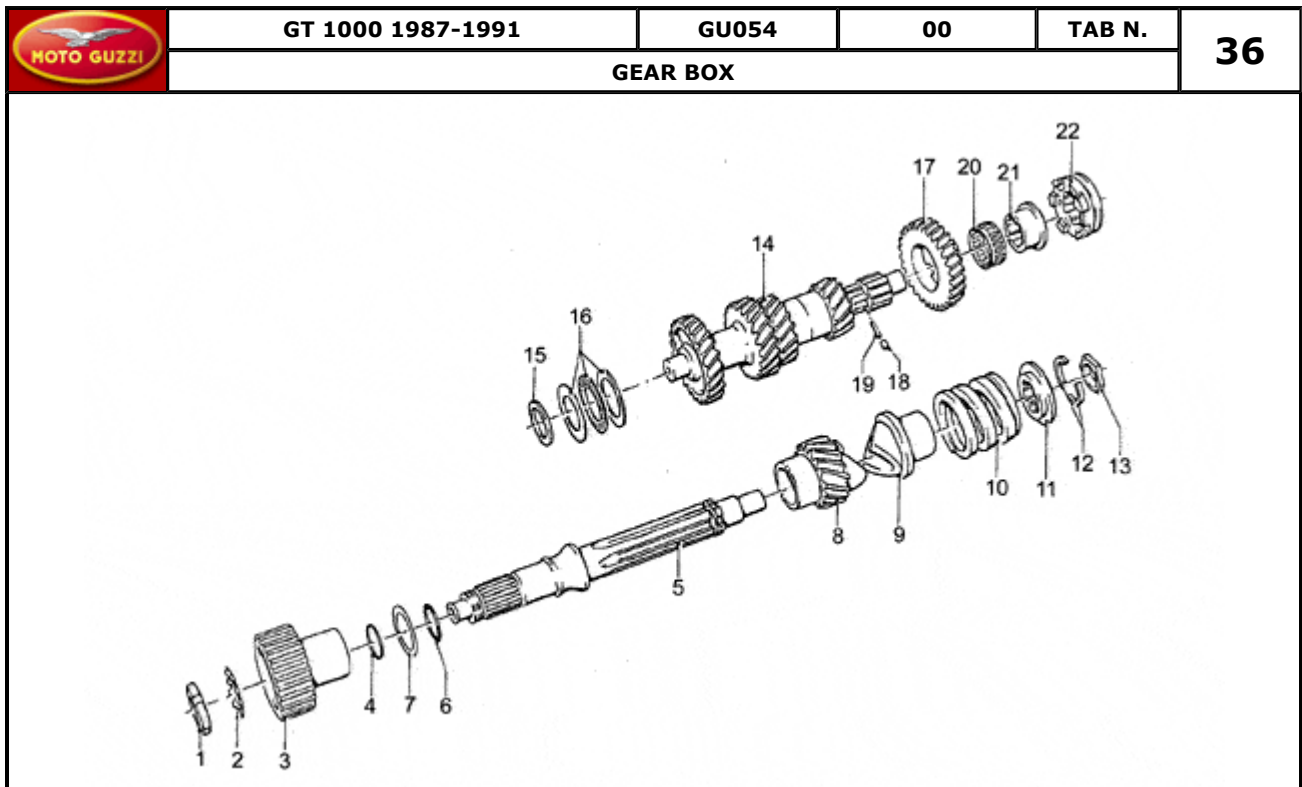

Pos.	Description	Year	I_M_	Country	Version	Code	Q.ty	P.Cod.
1	Ring nut	-	-	-	-	GU93601022	1	
2	Washer 22x20x3,9	-	-	-	-	GU95028022	1	
3	Clutch gearing	-	-	-	E-M3-O3	GU14081811	1	
	Clutch gear	-	-	-	M4	GU30081810	1	
4	O-ring 23,52x1,78	-	-	-	-	GU90706235	1	
5	Clutch shaft	-	-	-	-	GU14210702	1	
6	O-ring 20,24X2,62	-	-	-	-	GU90706203	1	
7	Oil-spreading washer 25,1x36x0,5	-	-	-	-	GU14218401	1	
8	Gear Z=17	-	-	-	-	GU14211110	1	
9	Hose	-	-	-	-	GU14211201	1	
10	Belleville spring	-	-	-	-	GU13211500	1	
11	Disc	-	-	-	-	GU14211600	1	
12	Half ring	-	-	-	-	GU12211700	2	
13	Spacer	-	-	-	-	GU14219401	1	
14	Primary gear shaft	-	-	-	-	GU14210513	1	
15	Thrust washer sp.2	-	-	-	-	GU18211050	1	
	Thrust washer sp.2,1	-	-	-	-	GU18211051	1	
	Thrust washer sp.2,2	-	-	-	-	GU18211052	1	
	Thrust washer sp.2,4	-	-	-	-	GU18211054	1	
16	Roller bearing	-	-	-	-	GU92258525	1	
17	Gear 5a Z=28	-	-	-	-	GU14212013	1	
18	Roller	-	-	-	-	GU92296750	1	
19	Spring	-	-	-	-	GU94321051	1	
20	Roller cage 30x35x13	-	-	-	-	GU92251030	1	
21	Bush 5a AP	-	-	-	-	GU14212210	1	
22	Sliding sleeve 5a	-	-	-	-	GU14231510	1