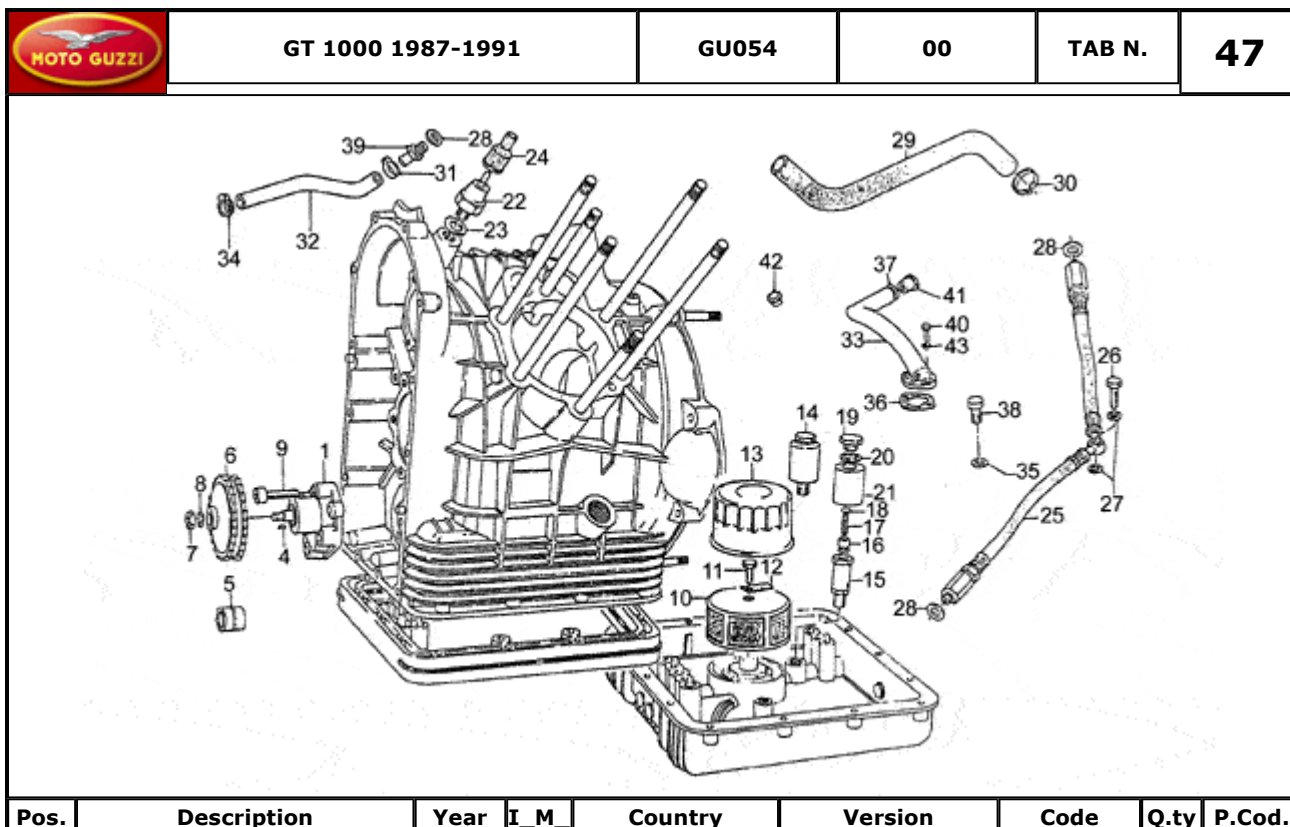

Pos.	Description	Year	I_M	Country	Version	Code	Q.ty	P.Cod.
1	Oil pump	-	-	-	M10	-	GU30146400	1
	Oil pump assy.	-	-	-	M9	-	GU13146402	1
4	Transmission key	-	-	-	-	-	GU13148300	1
5	Roller bearing 10x22x20	-	-	-	-	-	GU92252210	1
6	Oil pump gear	-	-	-	M9	-	GU13147701	1
	Oil pump gear	-	-	-	M10	-	GU30147700	1
7	Nut	-	-	-	-	-	GU92602308	1
8	Spring washer	-	-	-	-	-	GU95120085	1
9	Screw M8X30	-	-	-	-	-	GU98622430	4
10	Oil filter	-	-	-	-	-	GU14152200	1
11	Hex screw M6X16	-	-	-	-	-	GU98054316	1
12	Plate	-	-	-	-	-	GU95187006	1
13	Oil filter 61 mm	-	-	-	-	-	GU14153000	1
14	Oil valve cpl.	-	-	-	-	-	GU14158200	1
15	Valve body	-	-	-	-	-	GU10158701	1
16	Piston	-	-	-	-	-	GU12150900	1
17	Valve spring	-	-	-	-	-	GU94321072	1
18	Bottom	-	-	-	-	-	GU12150700	1
19	Plug	-	-	-	-	-	GU12159000	1
20	Washer 14,5X20X1	-	-	-	-	-	GU95100523	2
21	Cup	-	-	-	-	-	GU14158800	1
22	Pressure sensor	-	-	-	-	-	GU17768750	1
23	Gasket 12,25	-	-	-	-	-	GU12006400	1
24	Cap	-	-	-	-	-	GU12717600	1
25	Pipe	-	-	-	-	-	GU01153600	1
26	Screw	-	-	-	-	-	GU95990037	5
27	Gasket 8,25x15x1	-	-	-	-	-	GU12154200	2
28	Gasket	-	-	-	-	-	GU25656102	4
29	Pipe	-	-	-	-	-	GU28157450	1
30	Hose clamp	-	-	-	-	-	GU12157800	2
31	Hose clamp	-	-	-	-	-	GU93305017	2
32	Pipe	-	-	-	-	-	GU28157560	2
33	Breather pipe	-	-	-	-	-	GU28007250	1