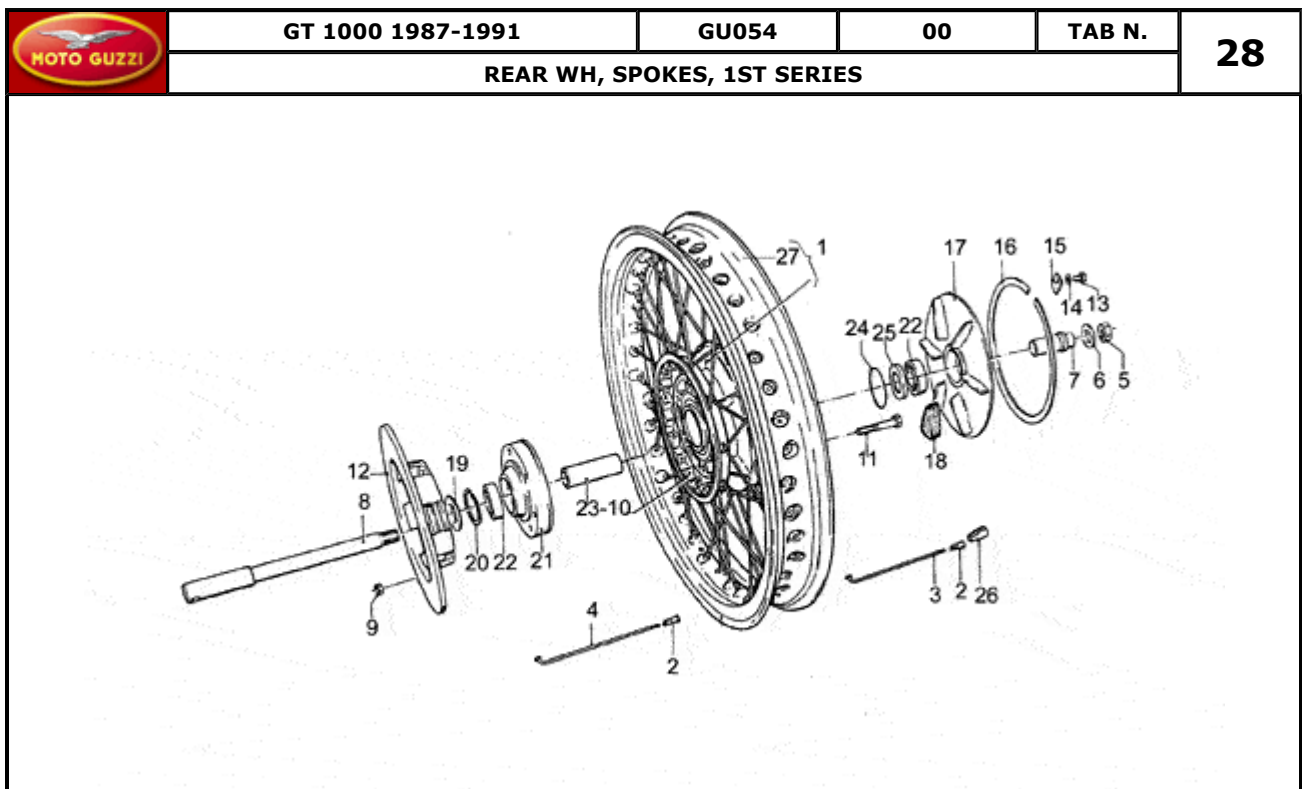

Pos.	Description	Year	I_M_	Country	Version	Code	Q.ty	P.Cod.
1	Rear wheel(complete)	-	-	-	-	GU28630633	1	
2	Nipple	-	-	-	-	GU28611733	40	
3	Short spoke	-	-	-	-	GU28631133	20	
4	Long spoke	-	-	-	-	GU28611633	20	
5	Nut M6X1,5	-	-	-	-	GU92602316	1	
6	Washer	-	-	-	-	GU14634400	1	
7	Spacer	-	-	-	-	GU17634150	1	
8	Pin	-	-	-	-	GU17633360	1	
9	Nut	-	-	-	-	GU92630508	6	
10	Rear hub	-	-	-	-	GU17633050	1	
11	Screw	-	-	-	-	GU98052445	6	
12	Rear brake disc	-	-	-	-	GU18635760	1	
13	Screw	-	-	-	-	GU98054312	1	
14	Notched washer	-	-	-	-	GU95021106	1	
15	Plate	-	-	-	-	GU17335950	1	
16	Snap ring	-	-	-	-	GU14335303	1	
17	Flexible coupling disc	-	-	-	-	GU14335203	1	
18	Rubber cush drive hub	-	-	-	-	GU01336800	12	
19	Spacer	-	-	-	-	GU28636033	1	
20	Circlip 47X50,5	-	-	-	-	GU90272047	1	
21	Flange	-	-	-	-	GU14620301	1	
22	Ball bearing 20X47X14	-	-	-	-	GU92204220	2	
23	Spacer	-	-	-	-	GU17634050	1	
24	O-ring	-	-	-	-	GU90706490	1	
25	Cup	-	-	-	-	GU17633550	1	
26	Counterweight 15 gr.	-	-	-	-	GU12616101	1	
	Counterweight 20 gr.	-	-	-	-	GU12616102	1	
	Counterweight 30 gr.	-	-	-	-	GU12616103	1	
27	Rear wheel	-	-	-	-	GU28630733	1