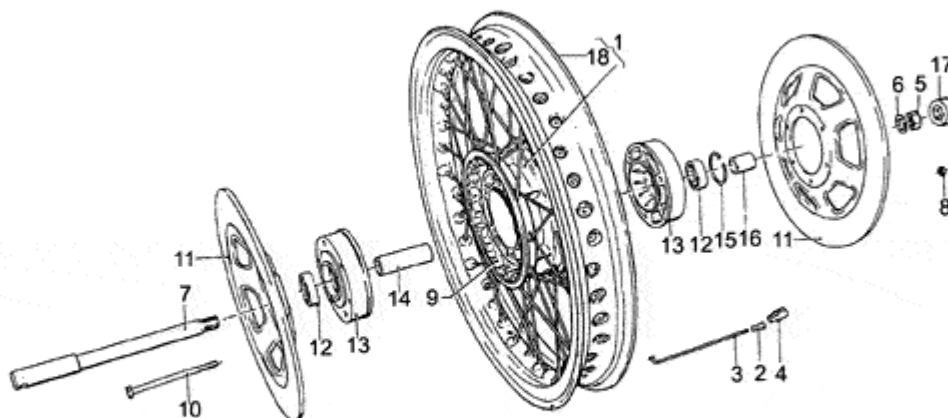

GT 1000 1987-1991	GU054	00	TAB N.	24
	FRONT WH, SPOKES, 1ST SERIES				

Pos.	Description	Year	I_M_	Country	Version	Code	Q.ty	P.Cod.
1	Front wheel	-	-	-	-	GU14610371	1	
2	Nipple	-	-	-	-	GU28611733	40	
3	Long spoke	-	-	-	-	GU28611633	40	
4	Counterweight 15 gr.	-	-	-	-	GU12616101	1	
	Counterweight 20 gr.	-	-	-	-	GU12616102	1	
	Counterweight 30 gr.	-	-	-	-	GU12616103	1	
5	Nut M16X1,5	-	-	-	-	GU92602516	1	
6	Washer 17X27X2	-	-	-	-	GU95004217	1	
7	Pin	-	-	-	-	GU28614133	1	
8	Nut	-	-	-	-	GU92630508	6	
9	Hub	-	-	-	-	GU14613201	1	
10	Screw	-	-	-	-	GU17611450	6	
11	Front brake disc	-	-	-	-	GU28613345	2	
12	Ball bearing 20X47X14	-	-	-	-	GU92204220	2	
13	Flange	-	-	-	-	GU14620302	2	
14	Spacer	-	-	-	-	GU14615201	1	
15	Circlip 47X50,5	-	-	-	-	GU90272047	1	
16	Spacer	-	-	-	-	GU14616301	1	
17	Spacer	-	-	-	-	GU17616360	1	
18	Front wheel	-	-	-	-	GU28610833	1